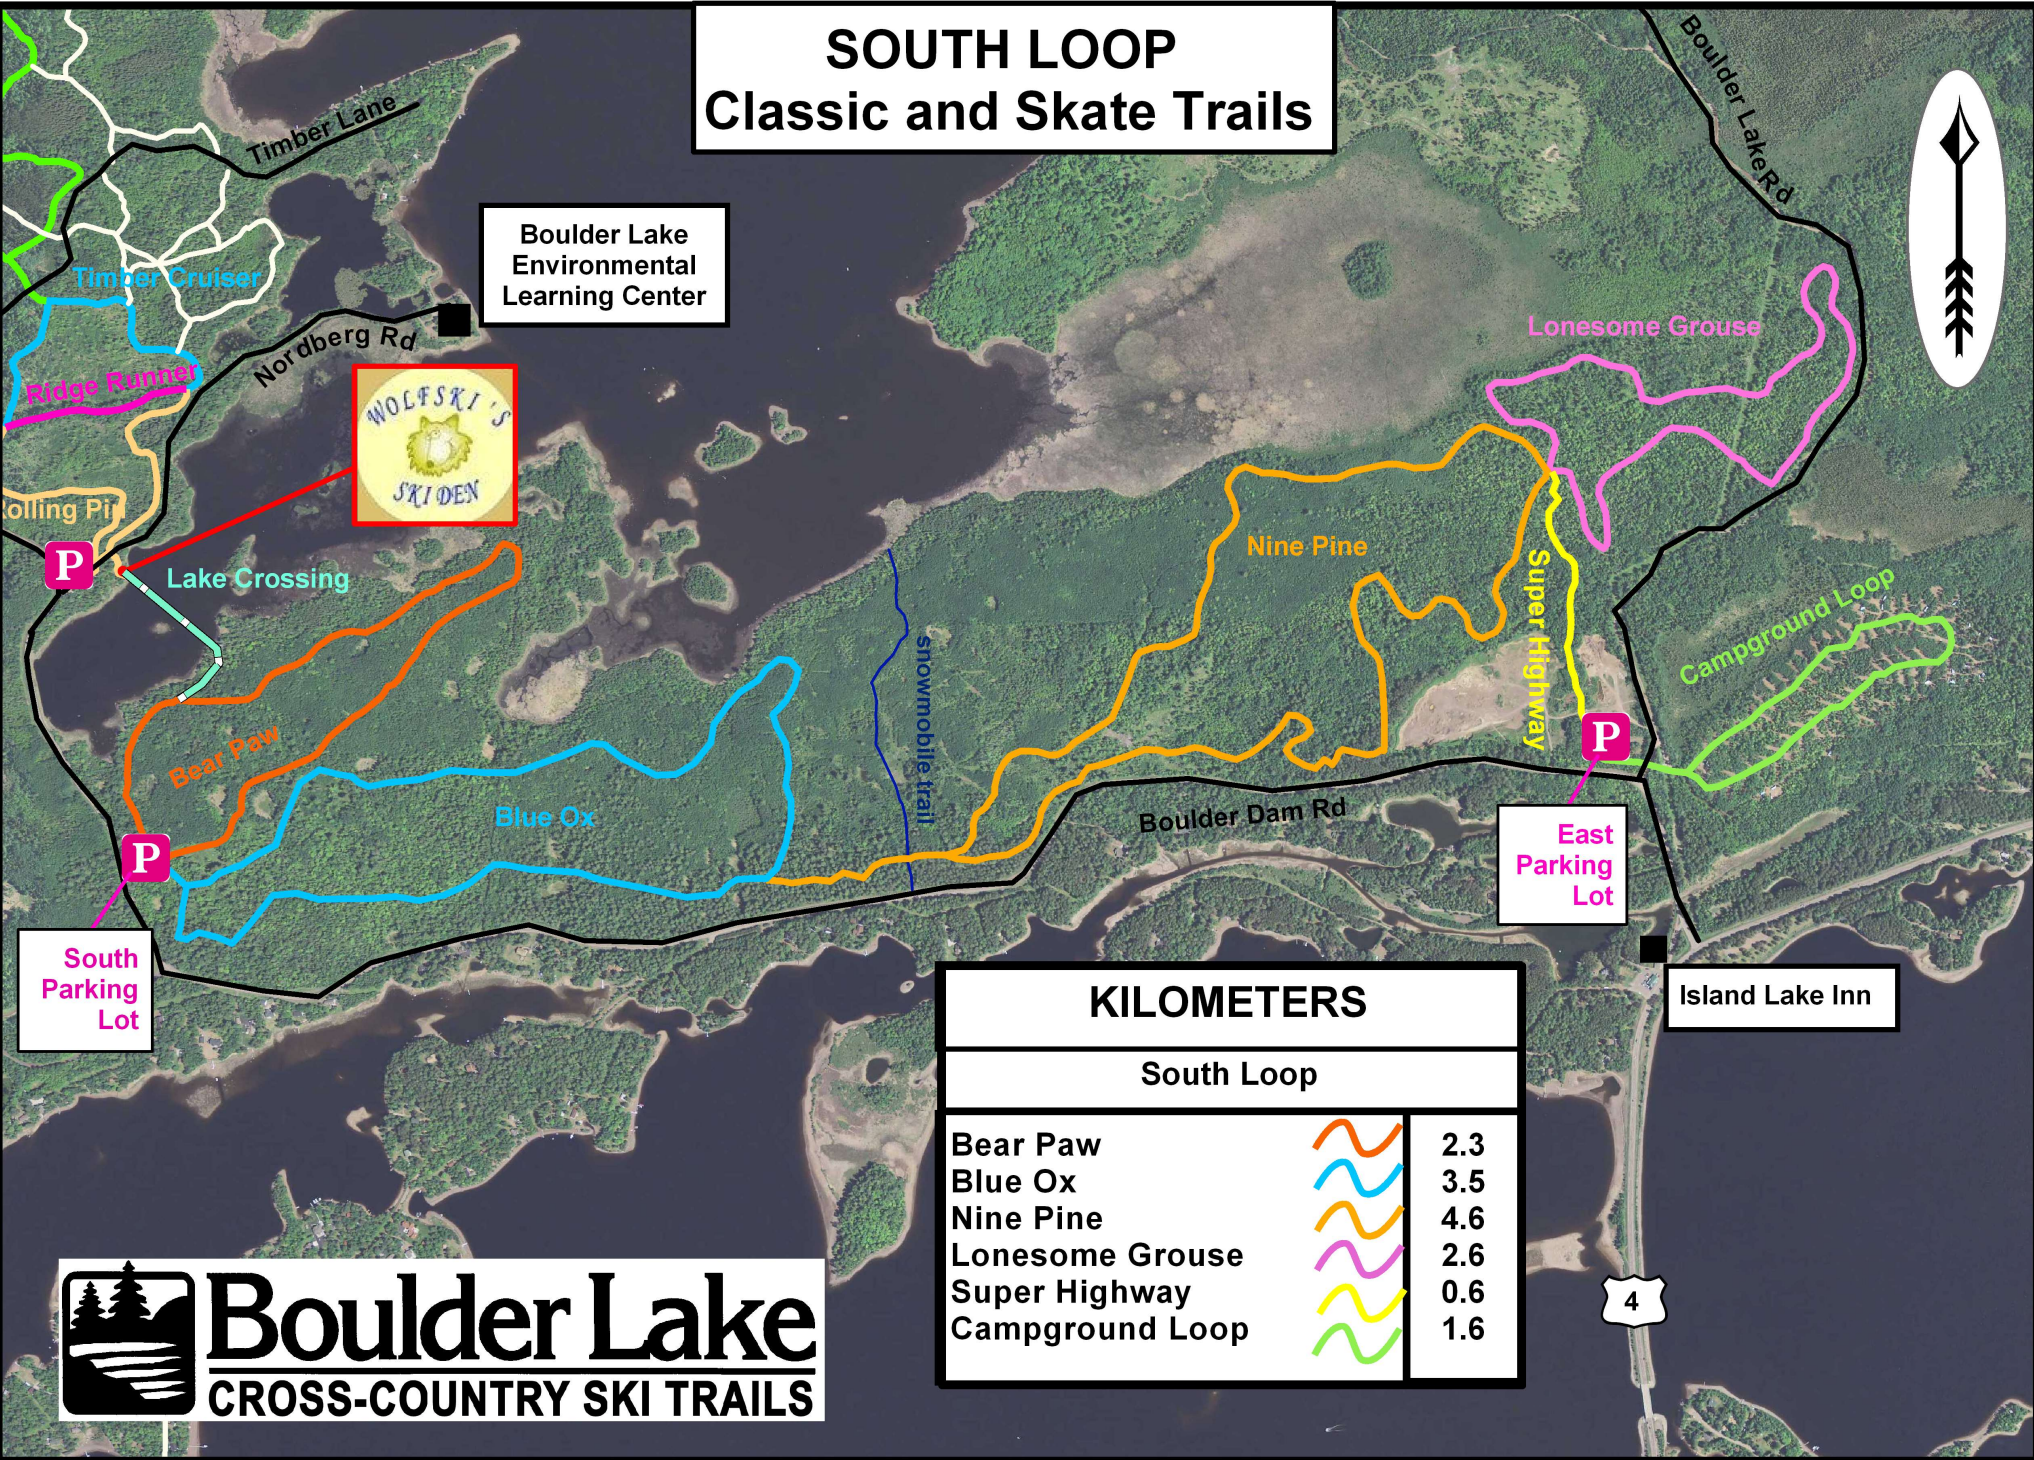

SOUTH LOOP Classic and Skate Trails

Boulder Lake
Environmental
Learning Center

South
Parking
Lot

East
Parking
Lot

Island Lake Inn

KILOMETERS		
South Loop		
Bear Paw		2.3
Blue Ox		3.5
Nine Pine		4.6
Lonesome Grouse		2.6
Super Highway		0.6
Campground Loop		1.6